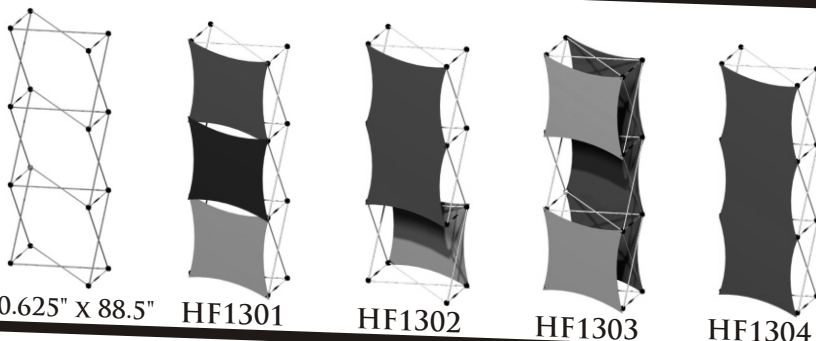

HELIX

PORTABLE POP UP DISPLAY

TABLETOPS 29.75" x 59.75" HF1201 HF1202

TABLETOPS 59.5" x 59.75" HF2201 HF2202 HF2203 HF2204 HF2205 HF2206

FLOOR 124.5" x 83.5" HFD01 HFD02 HFD03 HFD04 HFD05

FLOOR 88.25" x 88.5" HF3301 HF3302 HF3303 HF3304 HF3305 HF3306 HF3307 HF3308

FLOOR 117.25" x 88.5" HF4301 HF4302 HF4303 HF4304 HF4305 HF4306

FLOOR 59.5" x 88.5" HF2301 HF2302 HF2303 HF2304 HF2305 HF2306 HF2307 HF2308 HF2309

FLOOR 30.625" x 88.5" HF1301 HF1302 HF1303 HF1304